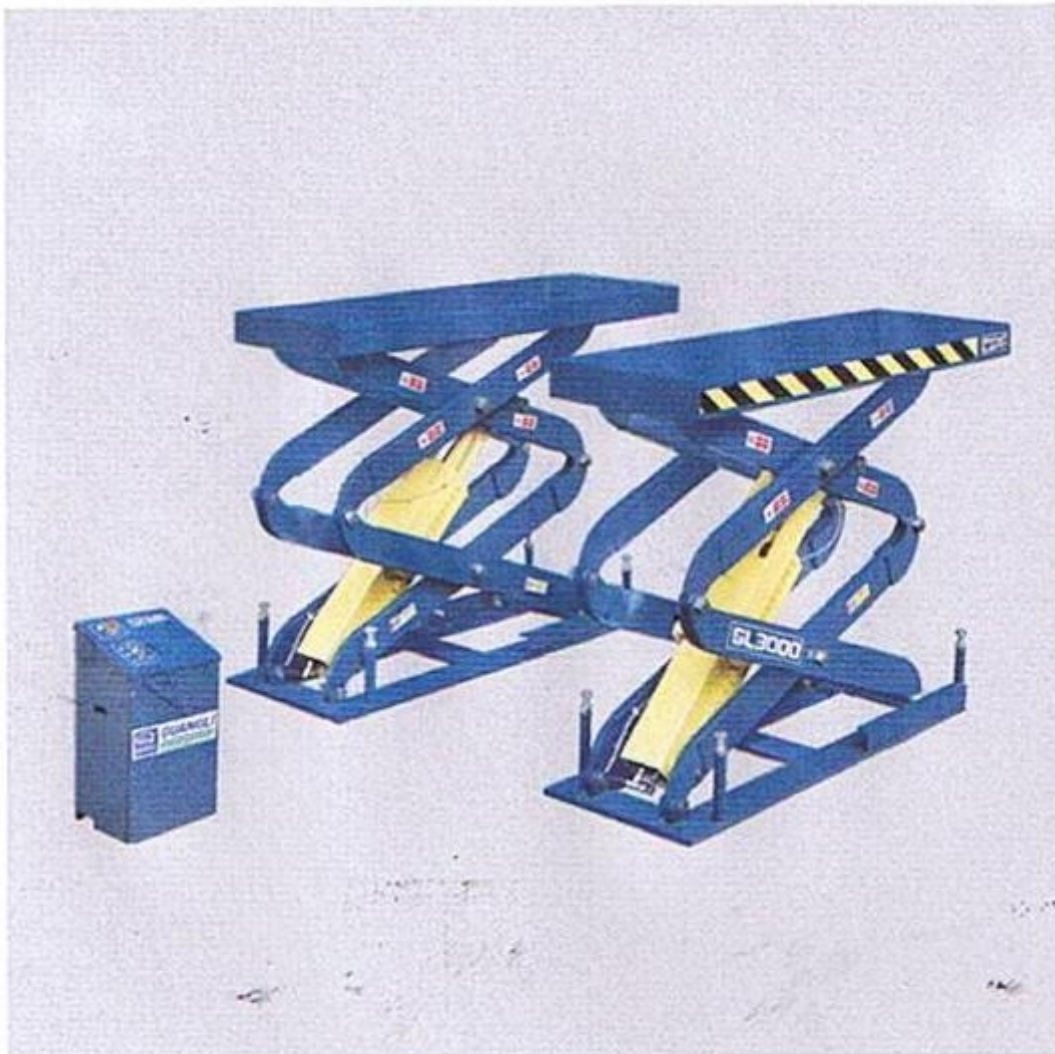

12 Avonleigh Rd, Greenbay, Auckland  
Phone: 09 827 2236 Fax 09 827 2236  
sales@cbglimited.co.nz www.cbglimited.co.nz

\* HOISTS \* TYRE MACHINES \* WHEEL BALANCERS \* WHEEL ALIGNMENT\*

Electrical Power	380V/220V/50Hz	
Power	2.2Kw	12 Avonleigh Rd
Air power	6-8Kg/cm <sup>2</sup>	Greenbay, Auckland
lifting weight	3000Kg	09 827 2235 or 027 223 8926
lifting height	330-2000mm	www.cbglimited.co.nz email: sales@cbglimited.co.nz

**Feature:**

Low profile design save floor space.

Imported hydraulic and electronics parts for durability.

Adjustable platform length for long or short wheel base vehicles.

Automatic air lock safety system.